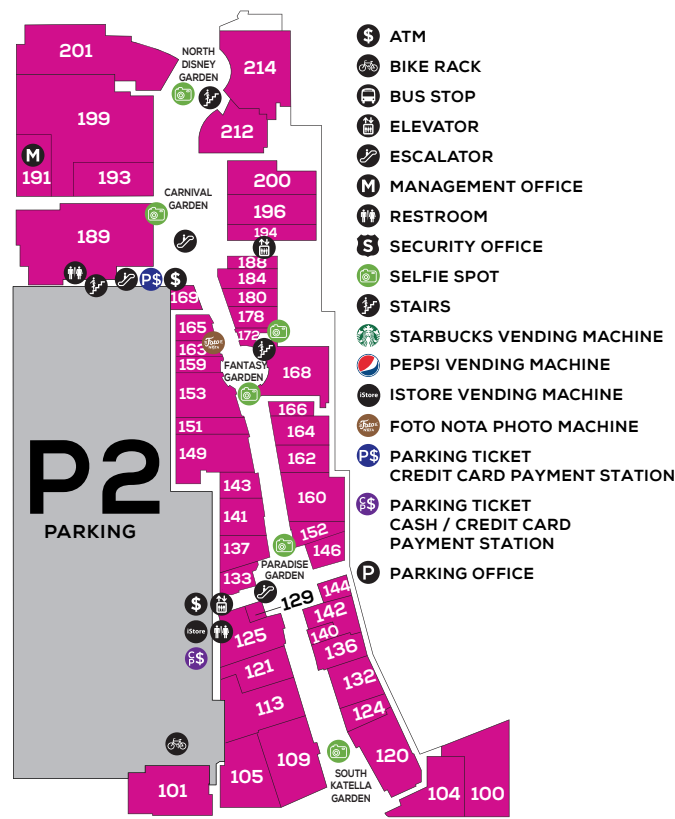

DIRECTORY

LOWER SEA LEVEL

EATS

AllMyTea Cafe	129
Bubba Gump Shrimp Co.	101
Beer Garden / Artist-Row	302
Boiling Point (Coming Soon)	468
Cafe Bulba	169
California Pizza Kitchen	104
Casa de Pancho Mexican Grill & Cantina	212
ChaPlus Modern Tea Room	172
The Cheesecake Factory	100
FIRE + iCE Interactive Grill & Bar	315
Gozen Edo Fusion Japanese Grill (Coming Soon)	124
House of Blues Restaurant & Bar	337
Huckleberry's Breakfast & Lunch	440
Johnny Rockets	320
Jin Tea (Coming Soon)	466
King Coffee	142
Kip Barry's Magic Cafe	139
La Michoacana 1st Ice Cream	184
McCormick & Schmick's Grille	109
Paris Baguette (Coming Soon)	132
P.F. Chang's	120
OneZo Boba	451

DISNEY WAY - NORTH

MAIN GARDEN LEVEL

EATS (cont.)

PokeGarden	188
RAKKEN Ramen (Coming Soon)	445
Roy's Restaurant	105
Starbucks (Coming Soon)	439
World of Asia (Coming Soon)	303

ENTERTAINMENT + LIFE STYLE

AMC GardenWalk 6	319
Billy Beez	189
Bowlero	85
Flightdeck Flight Simulation Center	196
Haunted Museum/Horror of Orient (Coming Soon)	168
Heat Ultra Lounge	214
House of Blues Anaheim Foundation Room	337
Kip Barry's Cabaret	141
Meeples Family	160
Mission Escape Games	313
NeoFuns	143 + 153
Rumba Room Live	201
STC Center (Coming Soon)	401

UPPER SKY LEVEL

ENTERTAINMENT + LIFE STYLE (cont.)

UFC FIT	94
Anaheim House of Jerky	140
Argo Pet Gifts and Supplies	162
CaseMac Wireless	163
Dara Beauty	125
Pandora at Dara Beauty	
Factory Xtreme	137
Mystical Gifts & Souvenirs	144
Red Apparel	151
RideMakerz	164
S. Preston Art + Design	136
Soccer Wearhouse	149
Yiya Formosa	448