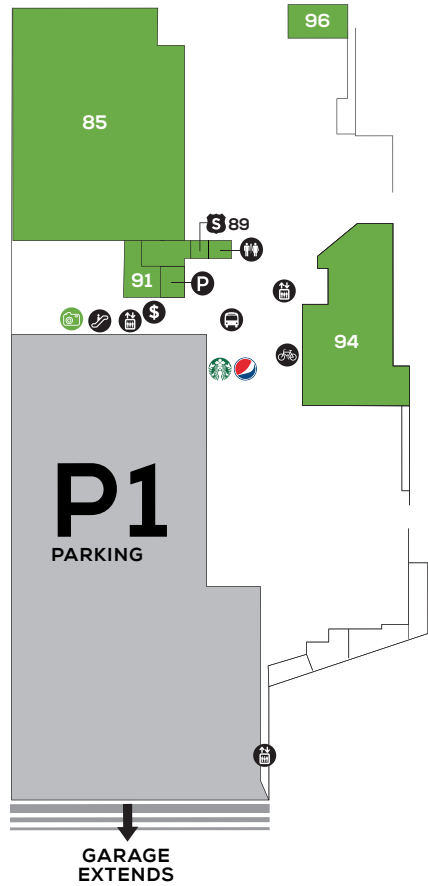

LOWER SEA LEVEL

EATS

AllMyTea Cafe	129
Bubba Gump Shrimp Co.	101
Beer Garden / Artist-Row	302
Boiling Point (Coming Soon)	468
Cafe Bulba	169
California Pizza Kitchen	104
Casa de Pancho Mexican Grill & Cantina	212
ChaPlus Modern Tea Room	172
The Cheesecake Factory	100
FIRE + iCE Interactive Grill & Bar	315
Gozen Edo Fusion Japanese Grill (Coming Soon)	124
House of Blues Restaurant & Bar	337
Huckleberry's Breakfast & Lunch	440
Johnny Rockets	320
Jin Tea (Coming Soon)	466
King Coffee	142
Kip Barry's Magic Cafe	139
La Michoacana 1st Ice Cream	184
McCormick & Schmick's Grille	109
Paris Baguette (Coming Soon)	132
P.F. Chang's	120
OneZo Boba	451