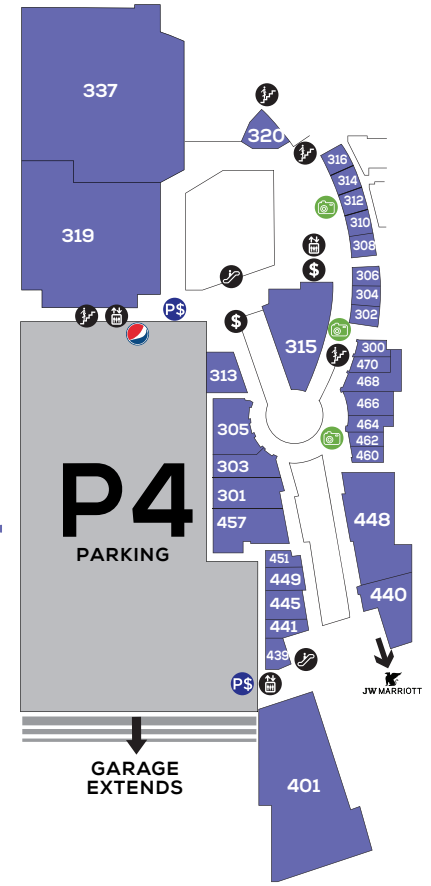

UPPER SKY LEVEL

ENTERTAINMENT + LIFE STYLE (cont.)

UFC FIT	94
Anaheim House of Jerky	140
Argo Pet Gifts and Supplies	162
CaseMac Wireless	163
Dara Beauty	125
Pandora at Dara Beauty	
Factory Xtreme	137
Mystical Gifts & Souvenirs	144
Red Apparel	151
RideMakerz	164
S. Preston Art + Design	136
Soccer Wearhouse	149
Yiya Formosa	448

Security Office | Lost and Found | 714-844-2212	89
Parking Office | 714-860-4242	91
Management Office | 866-782-4006	191